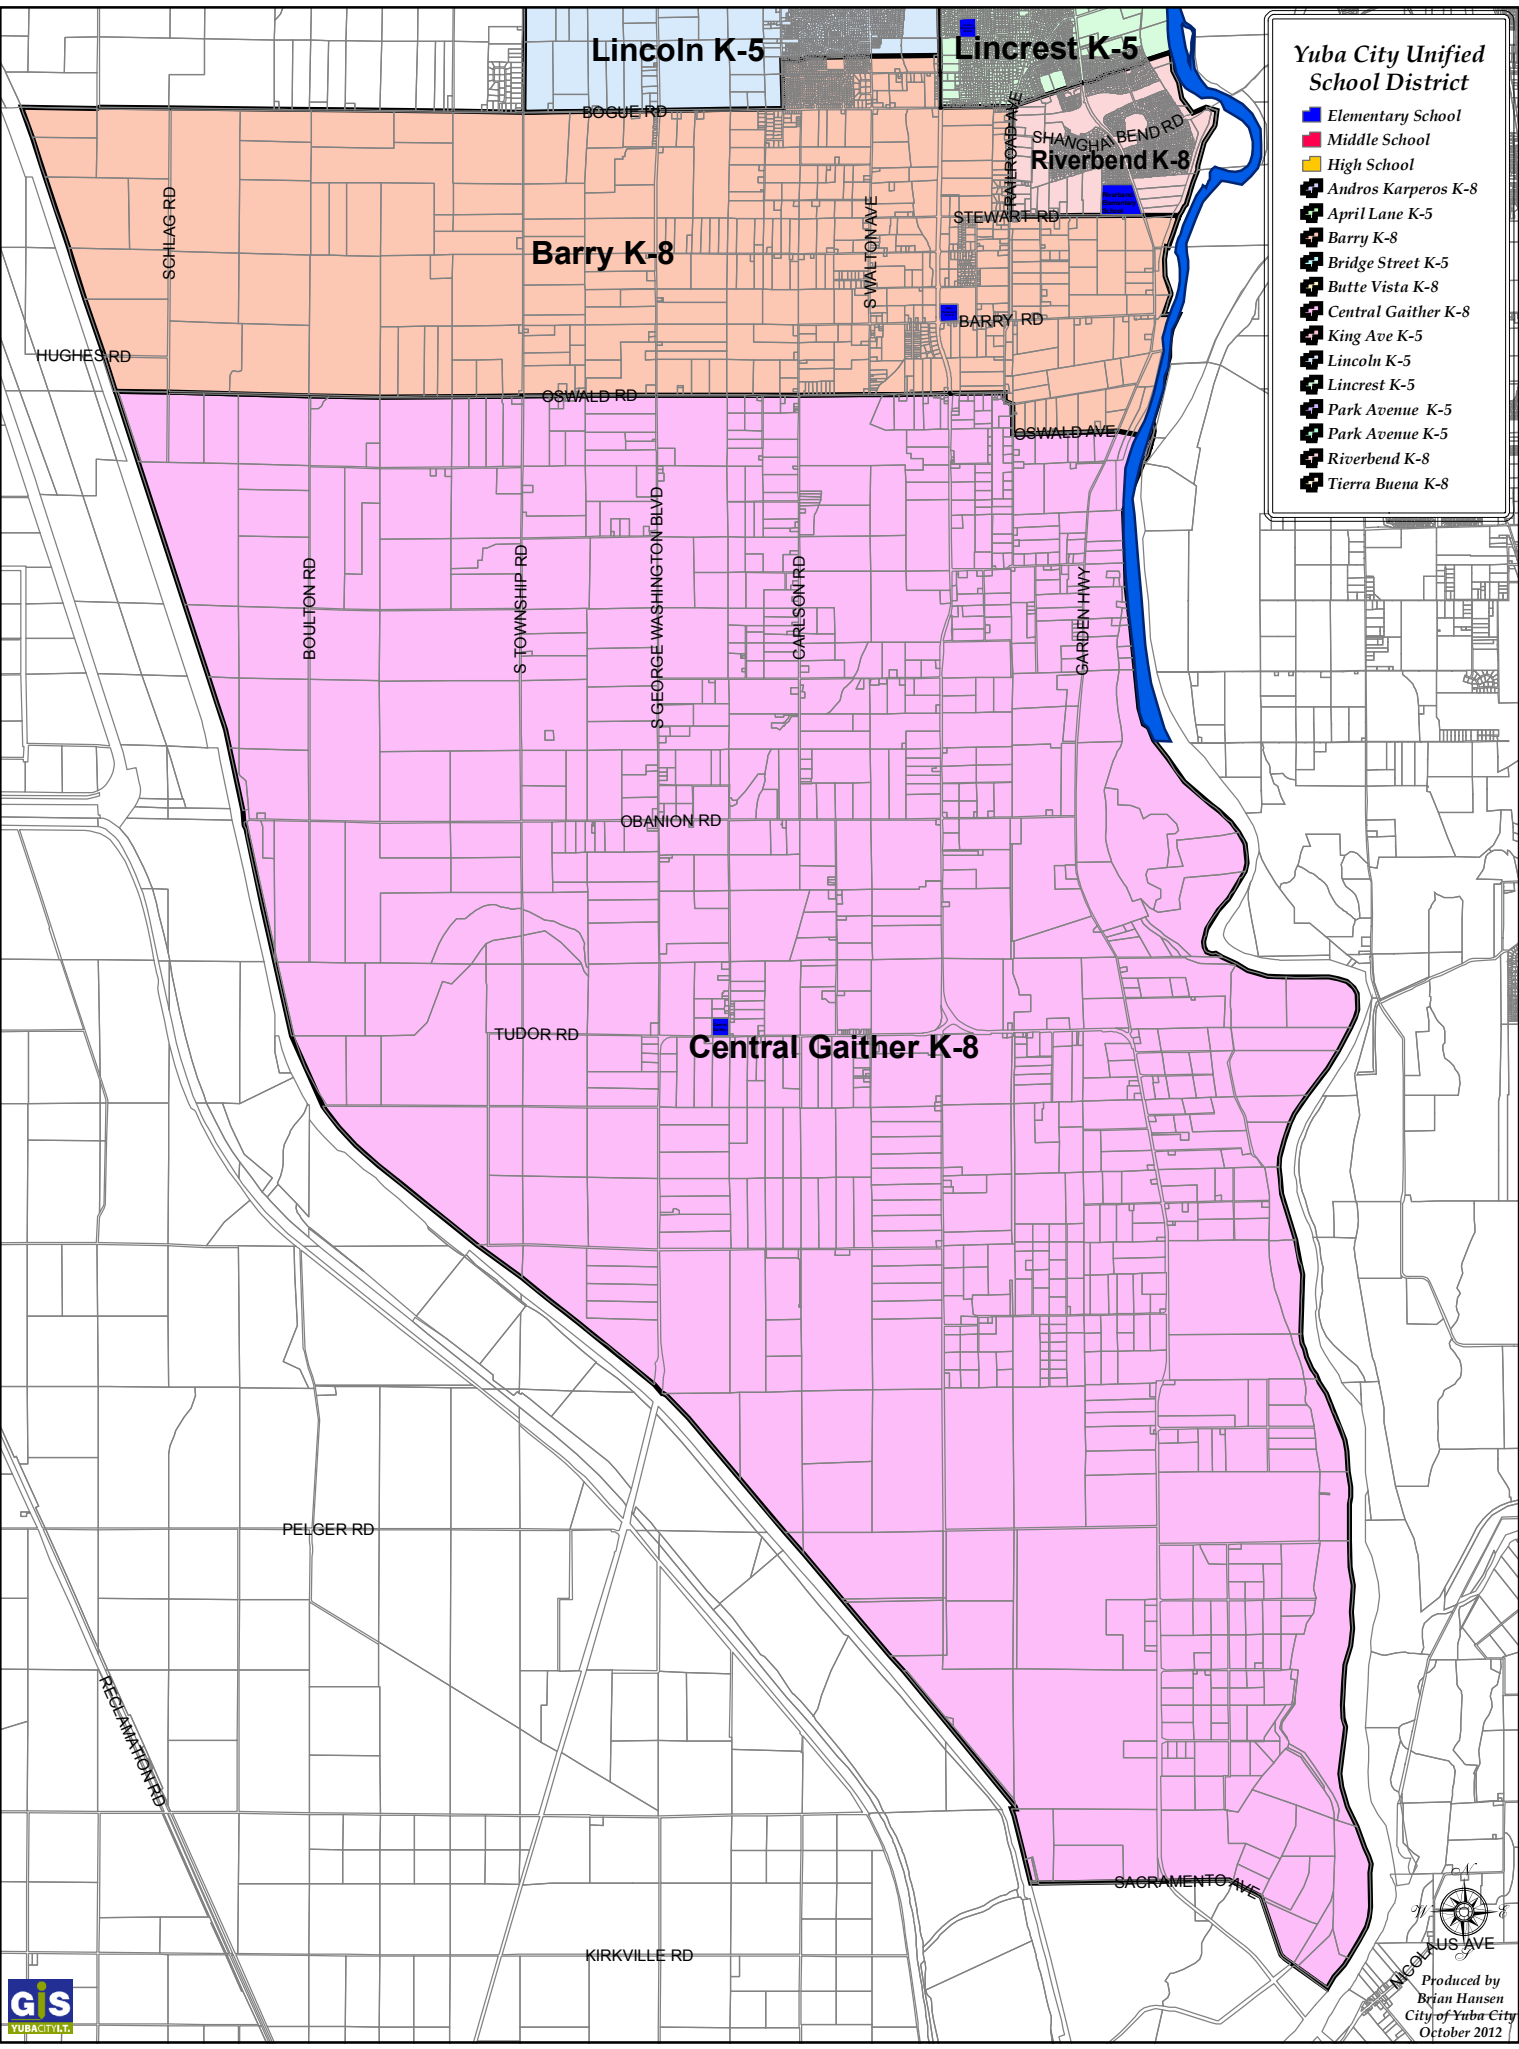

**Yuba City Unified School District**

- Elementary School
- Middle School
- High School
- Andros Karperos K-8
- April Lane K-5
- Barry K-8
- Bridge Street K-5
- Butte Vista K-8
- Central Gaither K-8
- King Ave K-5
- Lincoln K-5
- Lincrest K-5
- Park Avenue K-5
- Park Avenue K-5
- Riverbend K-8
- Tierra Buena K-8

Lincoln K-5

Lincrest K-5

Riverbend K-8

Barry K-8

Central Gaither K-8

Yuba City Unified School District

-  Elementary School
-  Middle School
-  High School
-  Andros Karperos K-8
-  April Lane K-5
-  Barry K-8
-  Bridge Street K-5
-  Butte Vista K-8
-  Central Gaither K-8
-  King Ave K-5
-  Lincoln K-5
-  Lincrest K-5
-  Park Avenue K-5
-  Park Avenue K-5
-  Riverbend K-8
-  Tierra Buena K-8