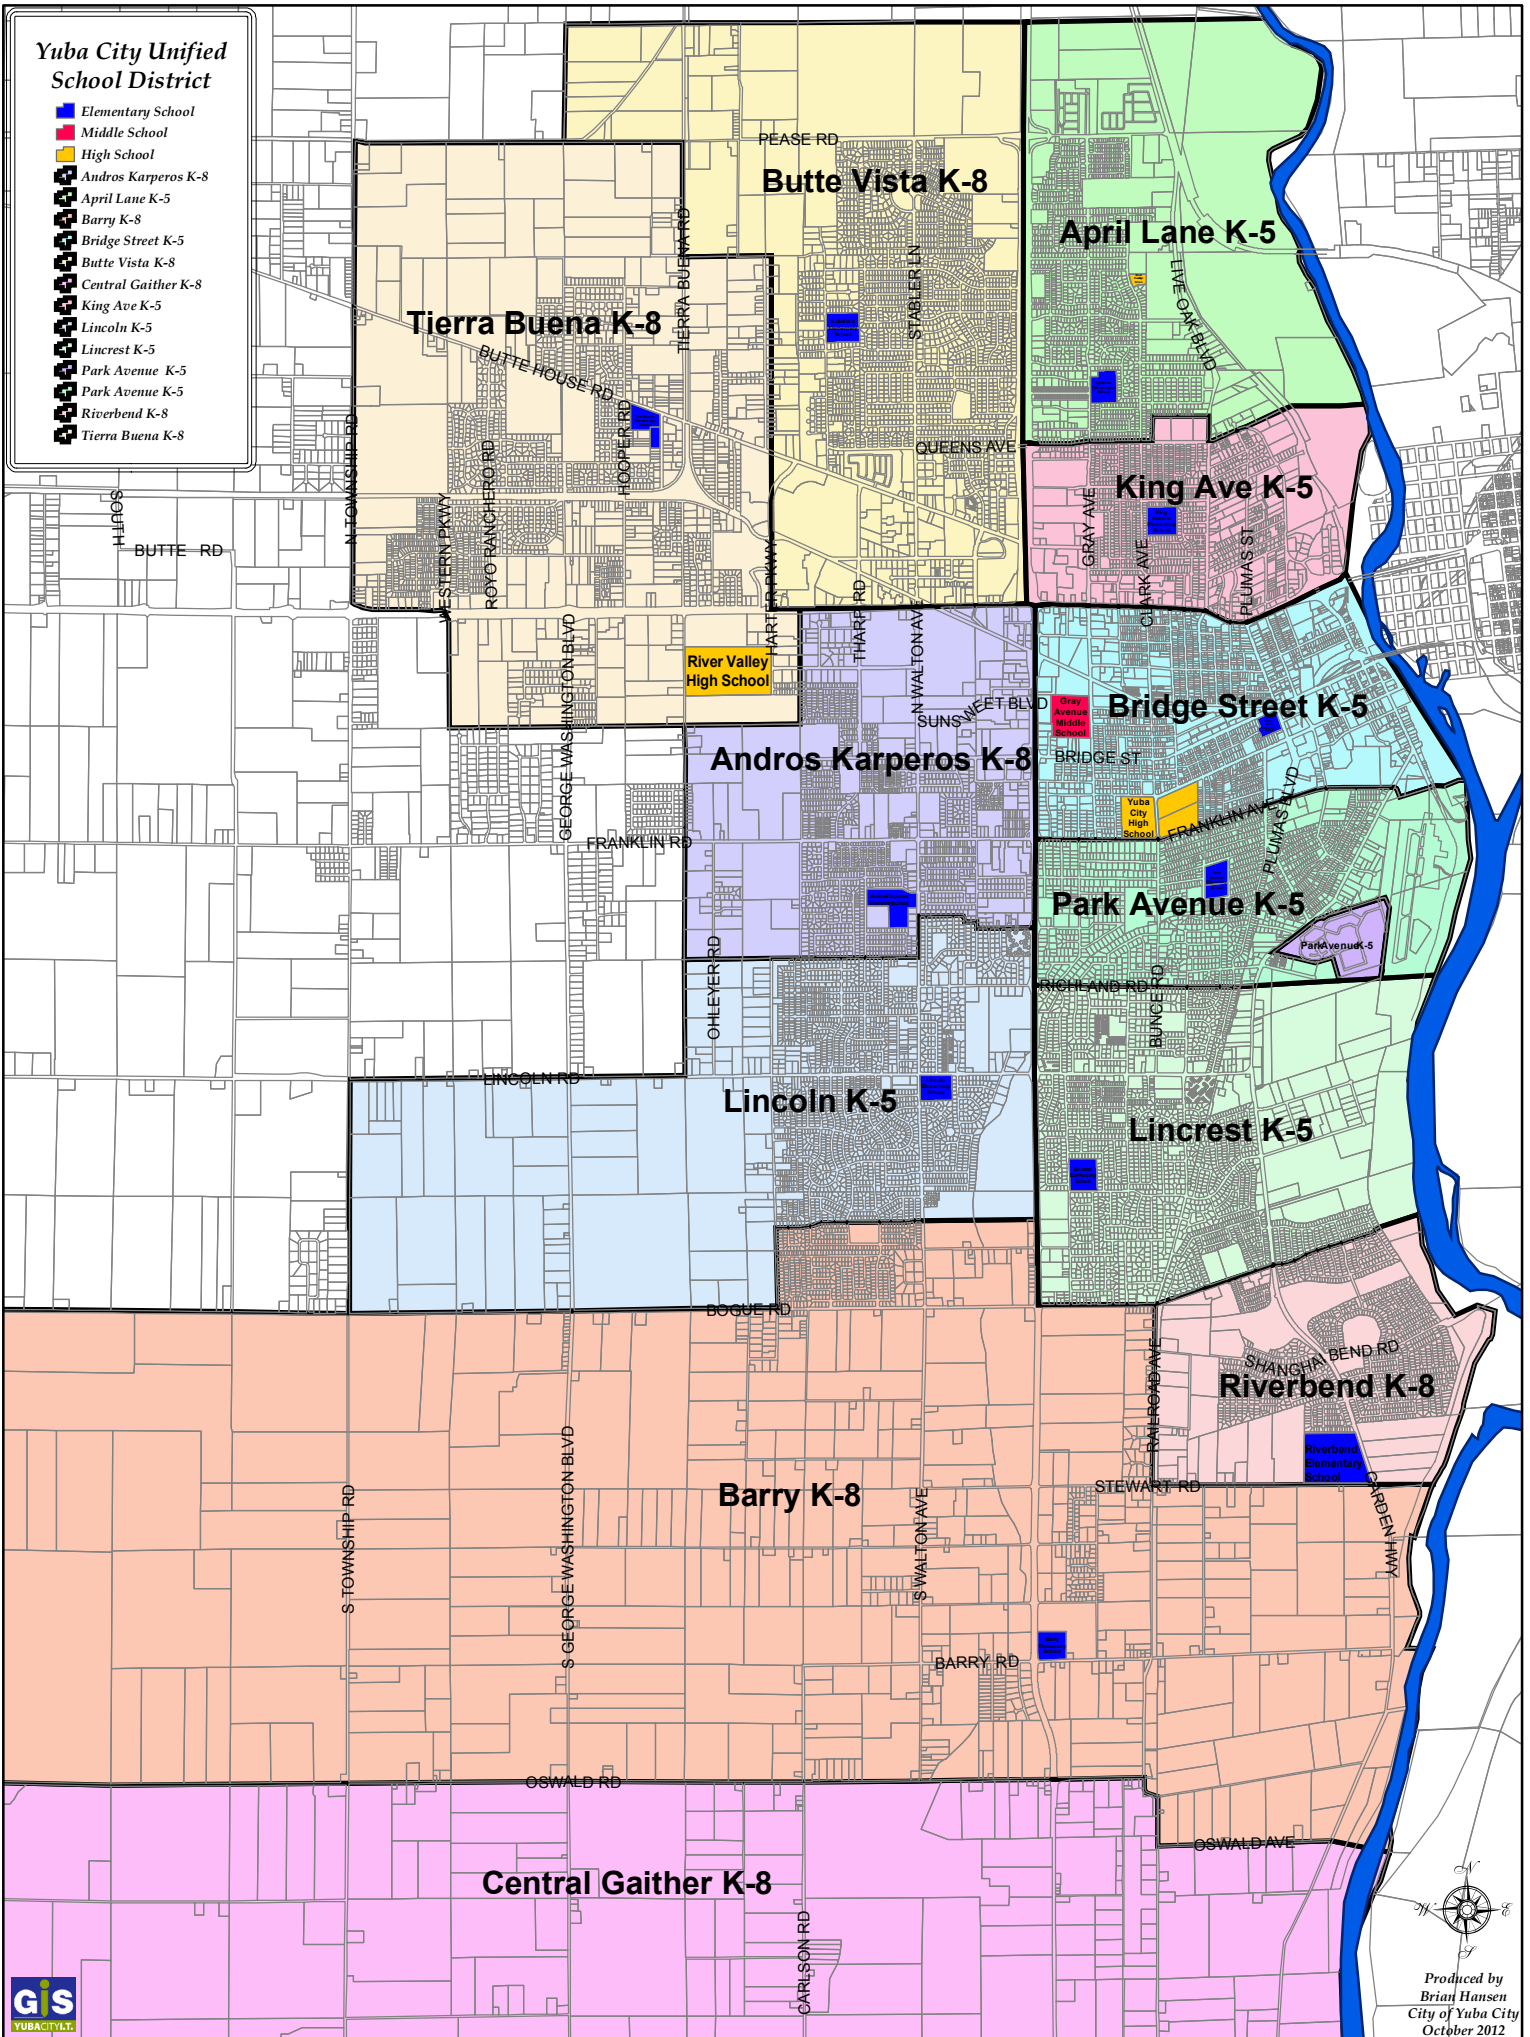

**Yuba City Unified School District**

- Elementary School
- Middle School
- High School
- Andros Karperos K-8
- April Lane K-5
- Barry K-8
- Bridge Street K-5
- Butte Vista K-8
- Central Gaither K-8
- King Ave K-5
- Lincoln K-5
- Lincrest K-5
- Park Avenue K-5
- Park Avenue K-5
- Riverbend K-8
- Tierra Buena K-8

Lincoln K-5

Lincrest K-5

Riverbend K-8

Barry K-8

Central Gaither K-8

Yuba City Unified School District

-  Elementary School
-  Middle School
-  High School
-  Andros Karperos K-8
-  April Lane K-5
-  Barry K-8
-  Bridge Street K-5
-  Butte Vista K-8
-  Central Gaither K-8
-  King Ave K-5
-  Lincoln K-5
-  Lincrest K-5
-  Park Avenue K-5
-  Park Avenue K-5
-  Riverbend K-8
-  Tierra Buena K-8